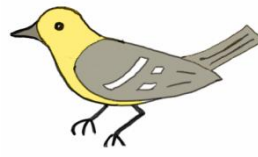

Yellow-backed Oriole

Male
Bright yellow
Black back

Female
Bright yellow
Black back

Black-backed Oriole

Male
Bright yellow
Black back

Female
Light yellow
Gray back

Scott's Oriole

Male
Bright yellow
Black back

Female
Medium yellow
Gray back

Altamira Oriole

Male
Yellow-orange
Black back

Female
Yellow-orange
Black back

Audubon's Oriole

Male
Bright yellow
Black back

Female
Bright yellow
Gray back

Yellow Oriole

Male
Bright yellow
Black back

Female
Bright yellow
Black back

Baltimore Oriole

Male
Orange
Black back

Female
Medium yellow
Gray back