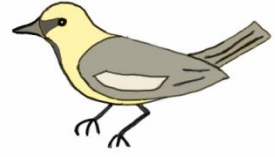

Yellow-backed Oriole

Male
Bright yellow
Black back

Female
Bright yellow
Black back

Black-backed Oriole

Male
Bright yellow
Black back

Female
Light yellow
Gray back

Scott's Oriole

Male
Bright yellow
Black back

Female
Medium yellow
Gray back

Altamira Oriole

Male
Yellow-orange
Black back

Female
Yellow-orange
Black back

Audubon's Oriole

Male
Bright yellow
Black back

Female
Bright yellow
Gray back

Yellow Oriole