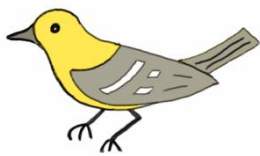

Yellow-backed Oriole

Male
Bright yellow
Black back

Female
Bright yellow
Black back

Black-backed Oriole

Male
Bright yellow
Black back

Female
Light yellow
Gray back

Scott's Oriole

Male
Bright yellow
Black back

Female
Medium yellow
Gray back

Altamira Oriole

Male
Yellow-orange
Black back

Female
Yellow-orange
Black back

Audubon's Oriole

Male
Bright yellow
Black back

Female
Bright yellow
Gray back

Yellow Oriole