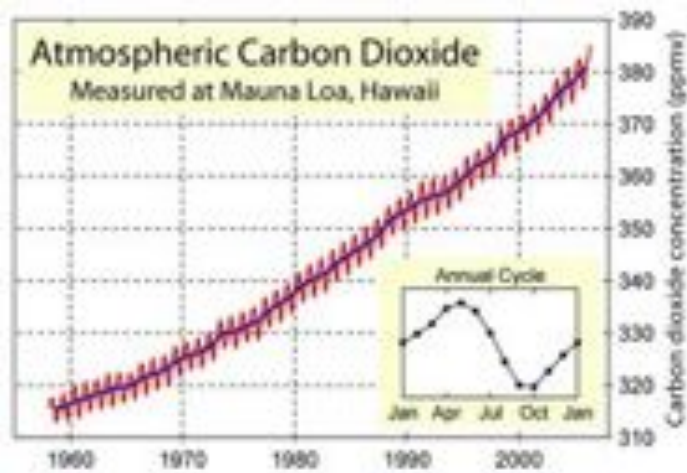

Climate Change

# FOSSIL fuels

Now:

~300 million years ago (before dinosaurs!):

Burning Fossil Fuels puts  
EXTRA carbon dioxide  
into the atmosphere

CO<sub>2</sub>

# Carbon dioxide cycles naturally