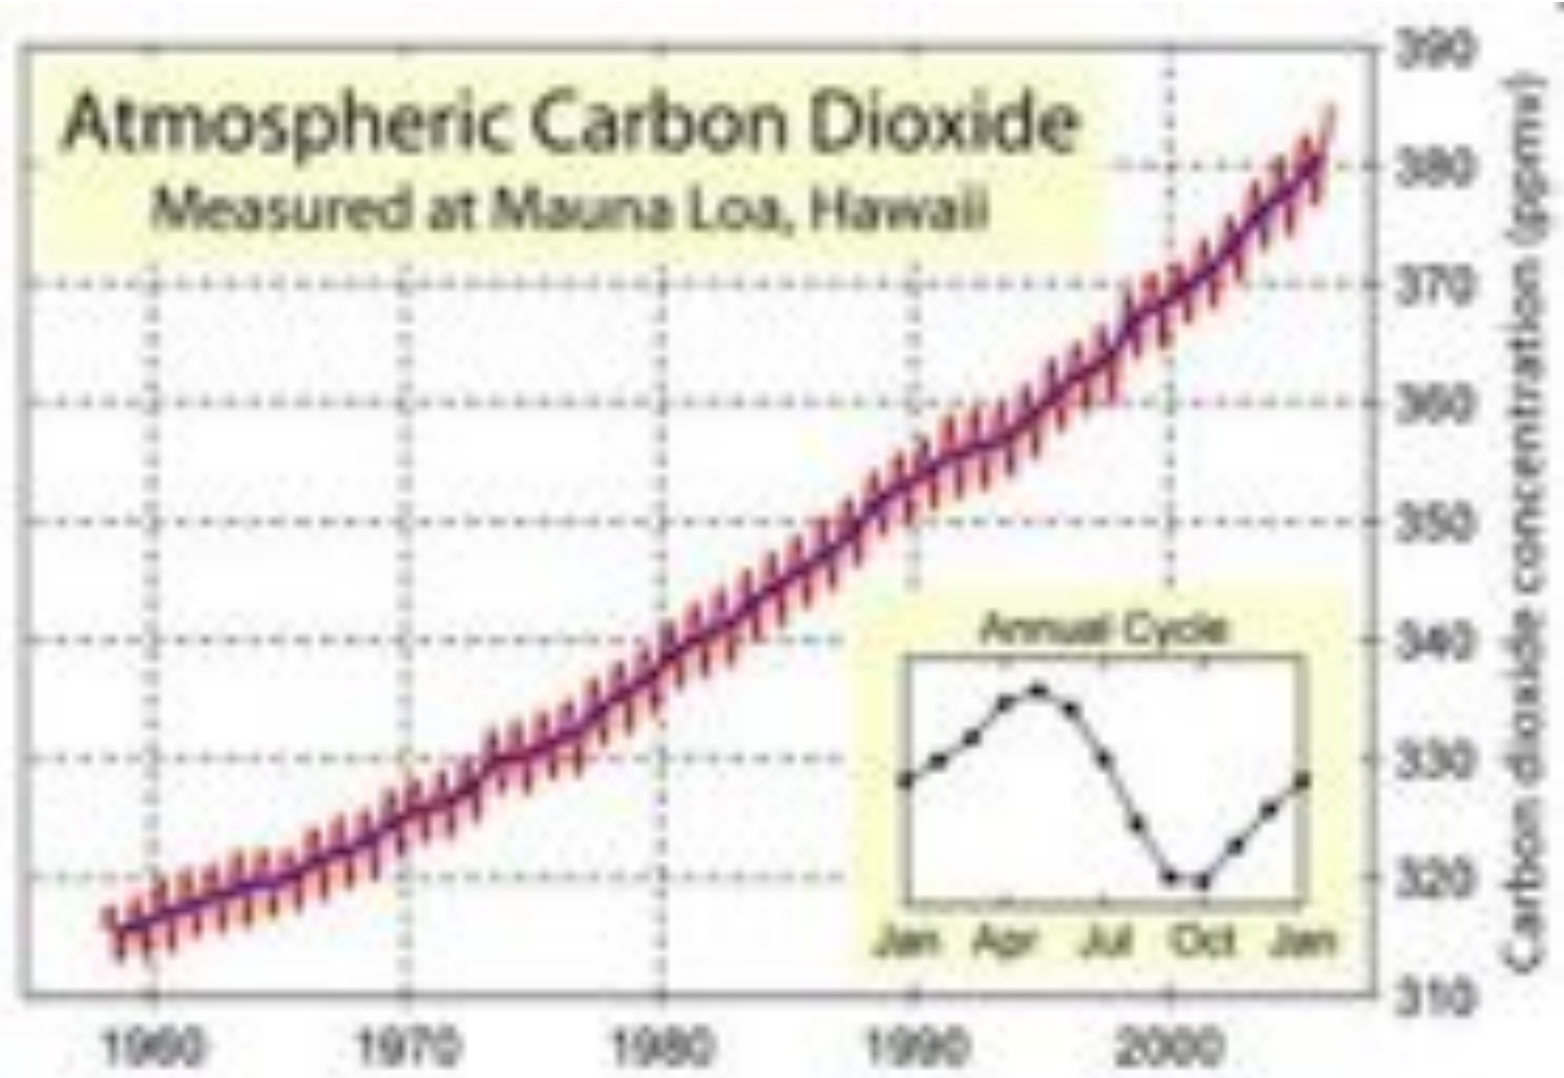

Climate Change

# FOSSIL fuels

Now:

~300 million years ago (before dinosaurs!):

Burning Fossil Fuels puts  
EXTRA carbon dioxide  
into the atmosphere

CO<sub>2</sub>

# Carbon dioxide cycles naturally