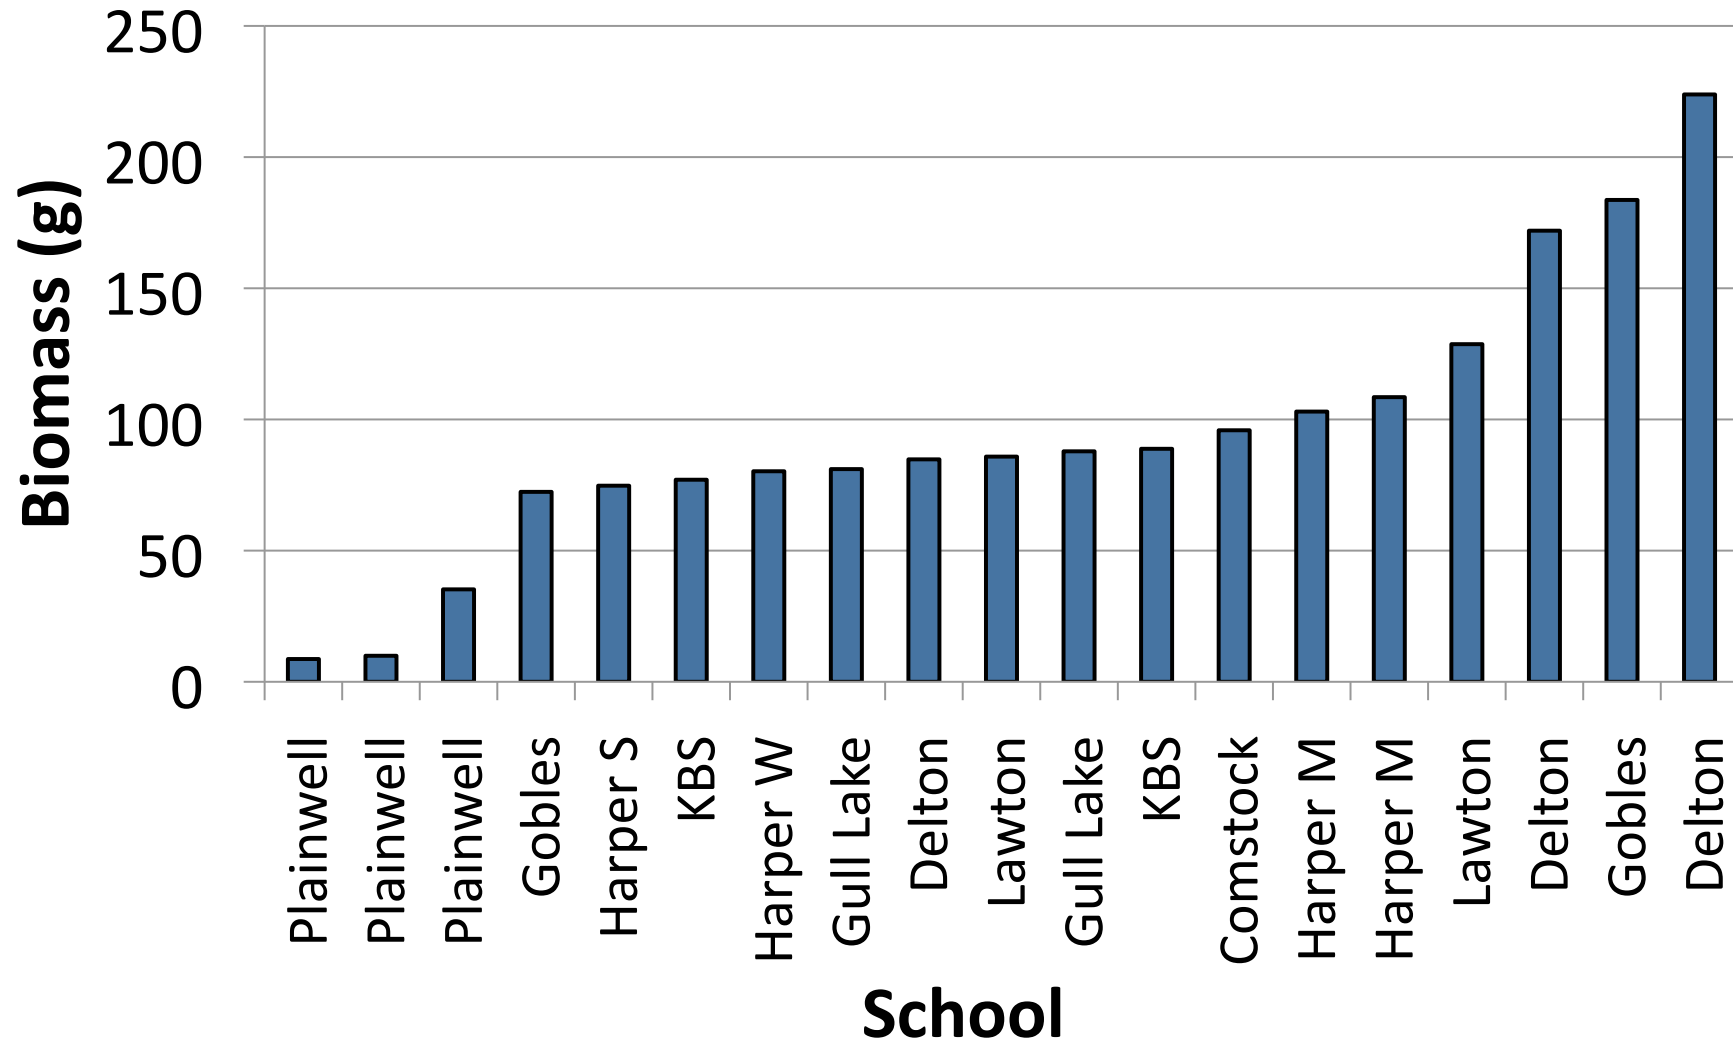

Biomass varies greatly between schools